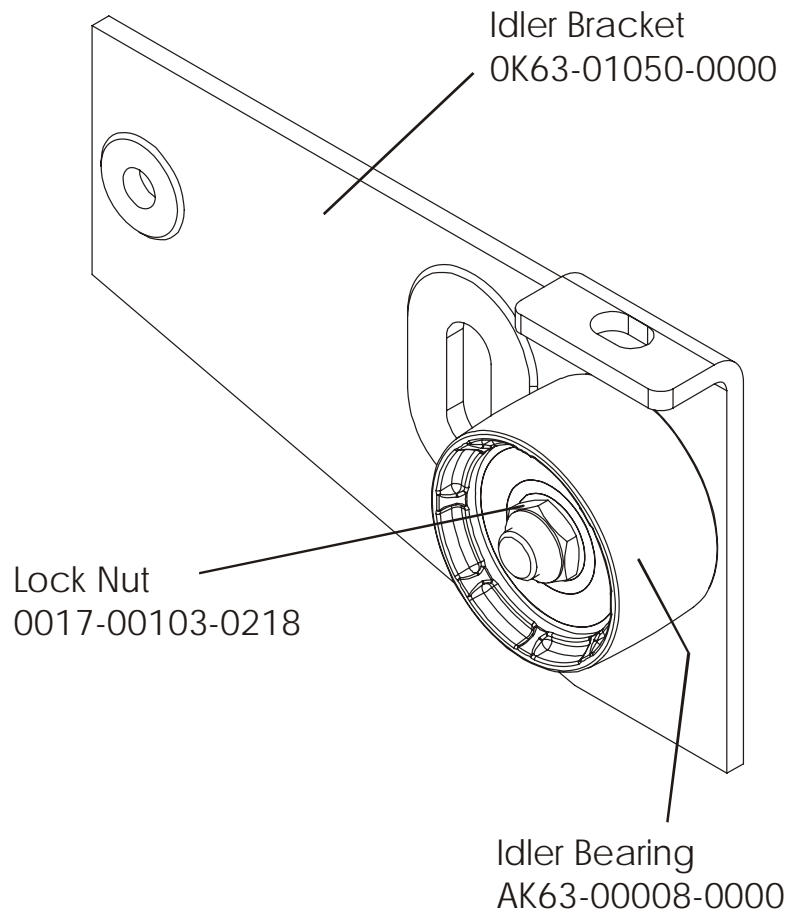

Idler Bracket Assembly – AK63-00021-0000